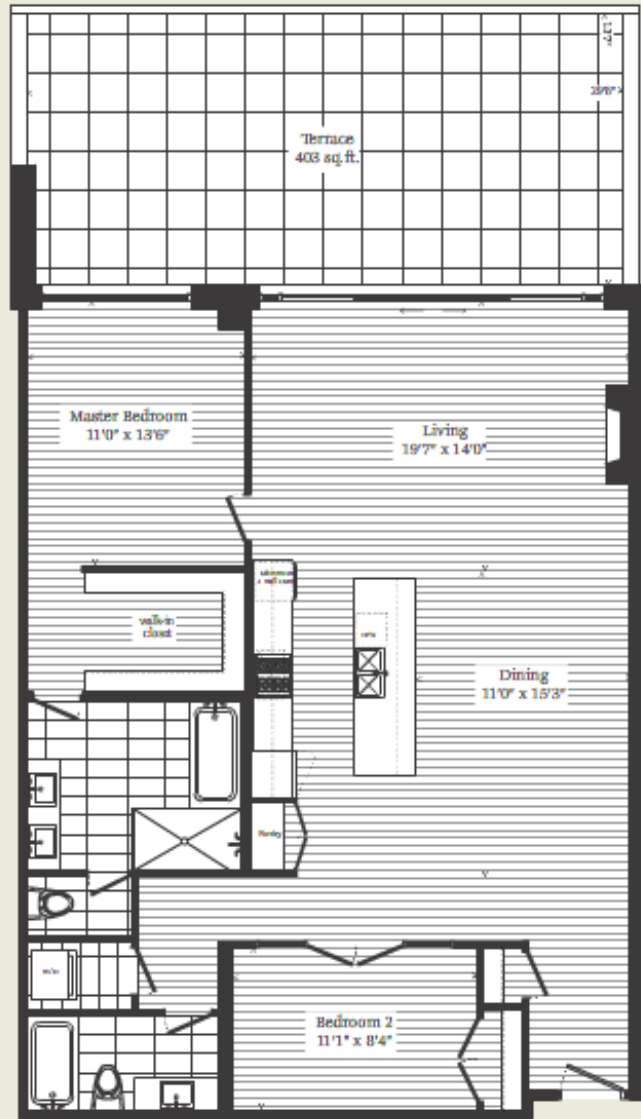

207

2 BEDROOM
1,275 sq.ft.
plus 403 sq.ft. terrace

3 BEDROOM +
LIBRARY/DEN
+ MEDIA ROOM
2,324 sq.ft.
plus 317 sq.ft. terrace
plus 152 sq.ft. balcony

MAIN LEVEL
UPPER LEVEL