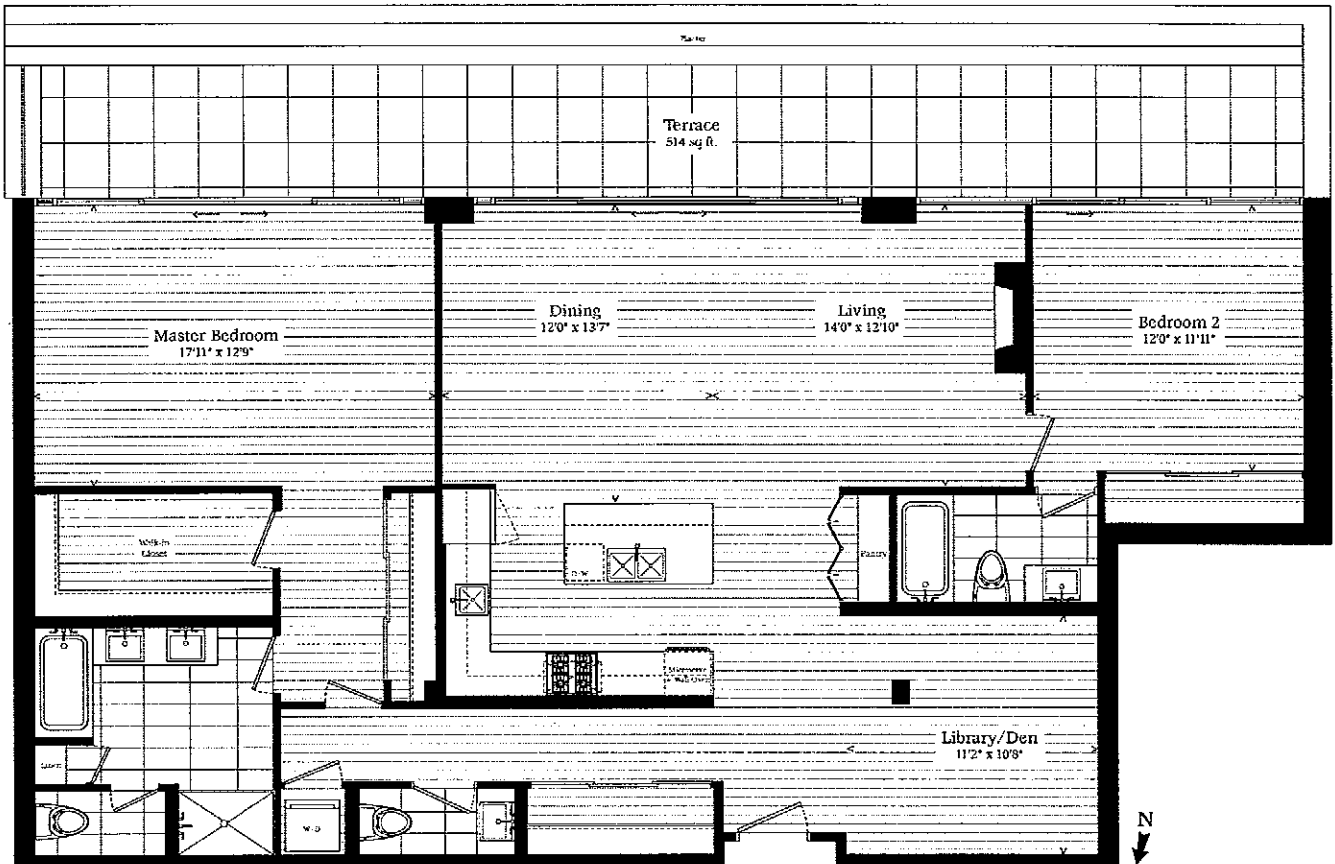

503

2 Bedroom + Library/Den

1,542 sq.ft.

plus 514 sq.ft. terrace

ONE RAINSFORD
BEACH RESIDENCES