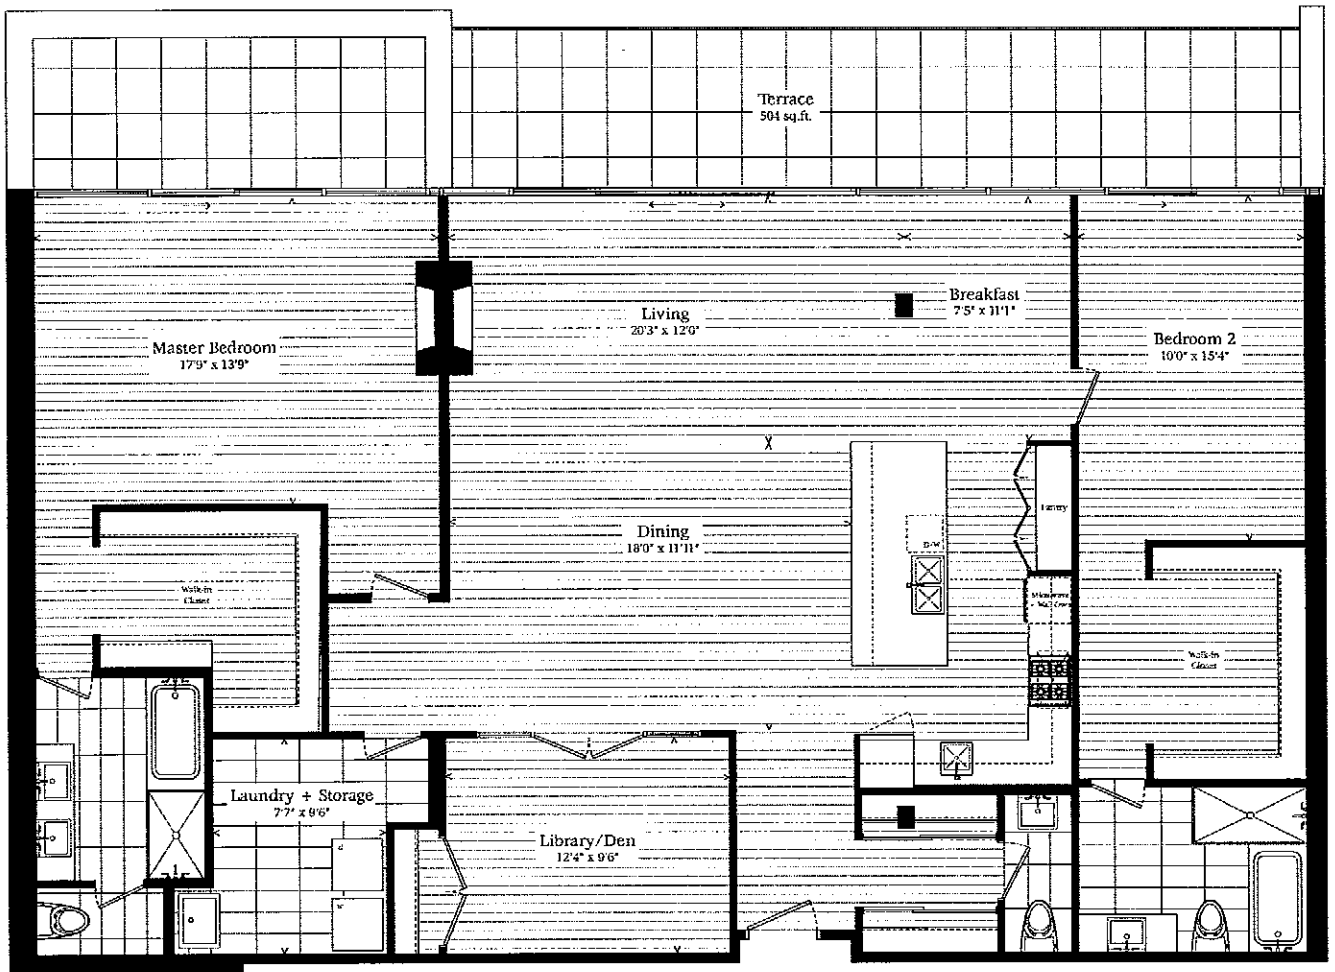

501 | 502

2 Bedroom + Library/Den

1,970 sq.ft.
plus 504 sq.ft. terrace

501 shown
502 - 416 sq.ft. terrace

Level 5

ONE RAINSFORD
BEACH RESIDENCES

All sizes and specifications are subject to change without notice. E.F.D.E.

501 | 502

2 Bedroom + Library/Den

1,970 sq.ft.

plus 504 sq.ft. terrace

501 shown
502 - 416 sq.ft. terrace

Level 5

ONE RAINSFORD

BEACH RESIDENCES

All sizes and specifications are subject to change without notice. E.G.O.E.

503

2 Bedroom + Library/Den

1,542 sq.ft.

plus 514 sq.ft. terrace

ONE RAINSFORD
BEACH RESIDENCES

All sizes and specifications are subject to change without notice. E.F.O.E.

504

2 Bedroom + Library/Den

1,461 sq.ft.

plus 442 sq.ft. terrace

Level 5

ONE RAINSFORD

BEACH RESIDENCES

All sizes and specifications are subject to change without notice. E.R.O.E.