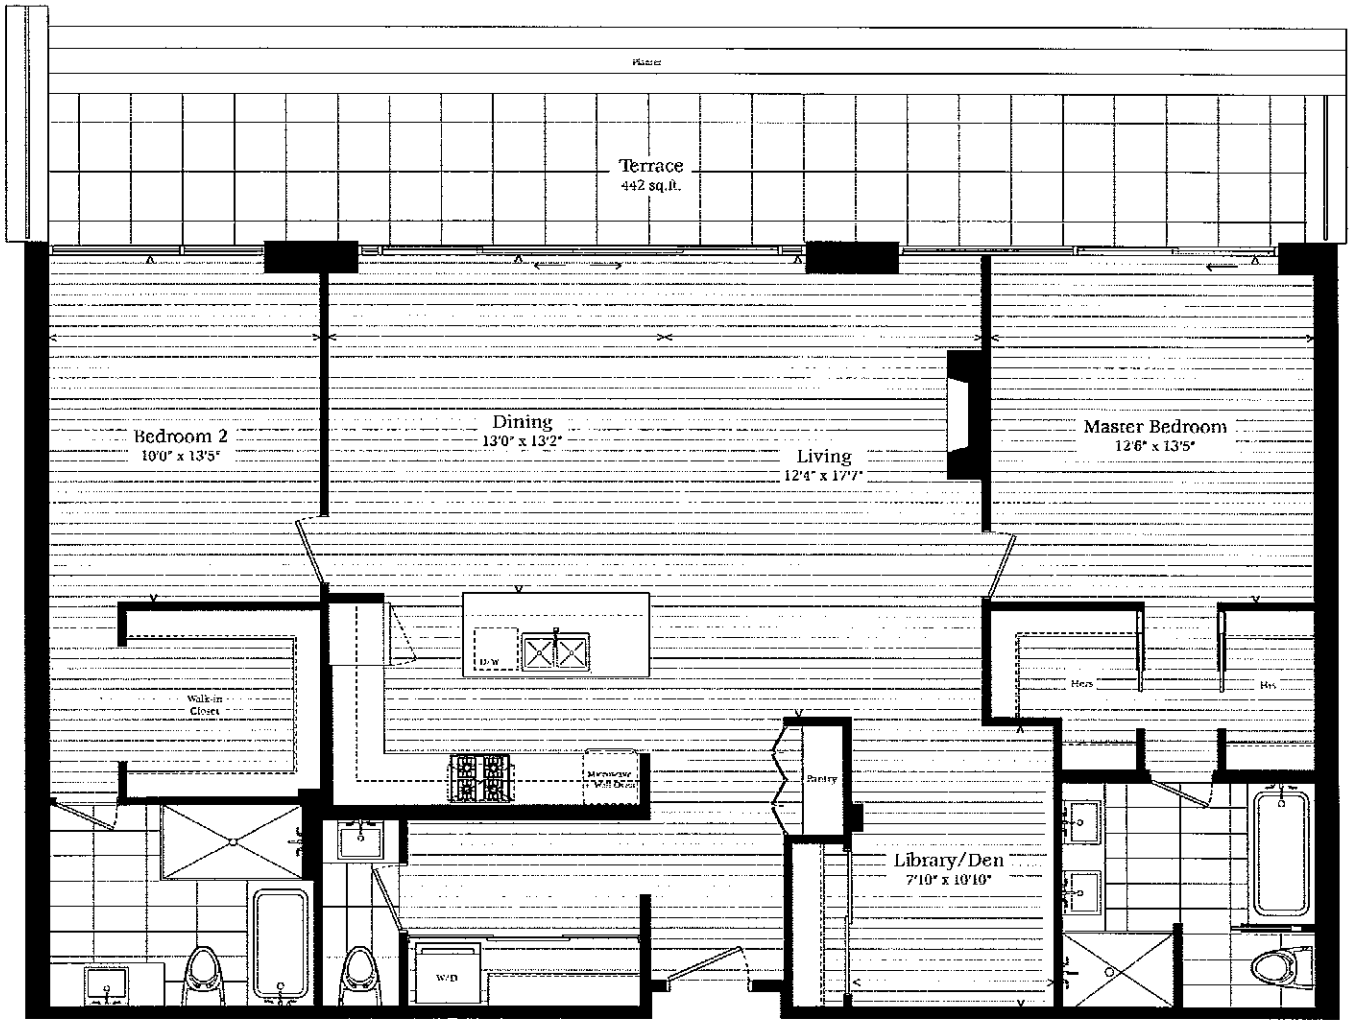

504

2 Bedroom + Library/Den

1,461 sq.ft.

plus 442 sq.ft. terrace