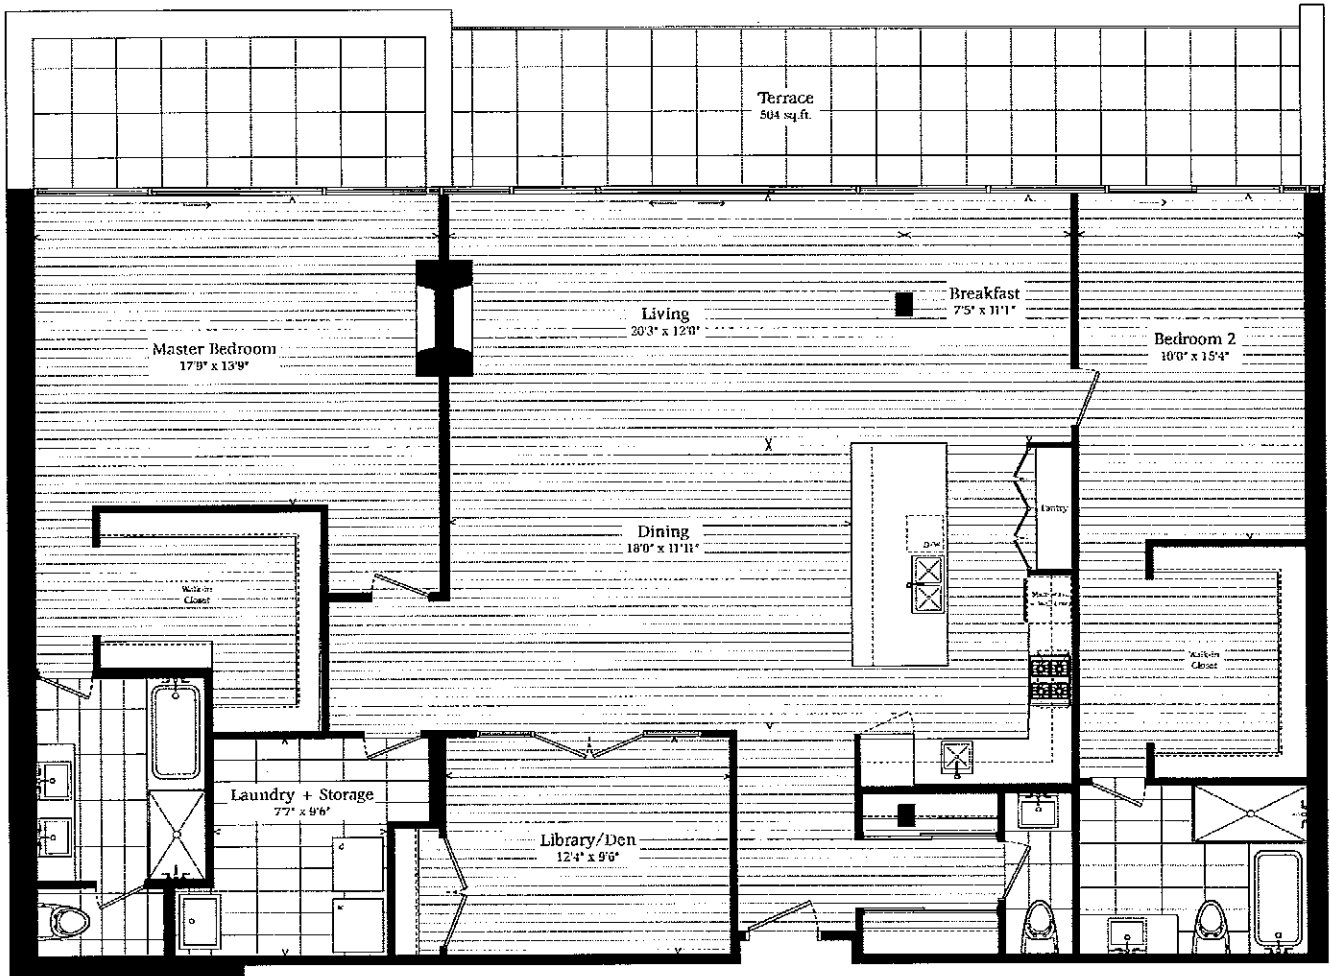

501 | 502

2 Bedroom + Library/Den

1,970 sq.ft.
plus 504 sq.ft. terrace

501 shown
502 - 416 sq.ft. terrace

Level 5

ONE RAINSFORD
BEACH RESIDENCES

All sizes and specifications are subject to change without notice. E.F.D.E.

501 | 502

2 Bedroom + Library/Den

1,970 sq.ft.

plus 504 sq.ft. terrace

501 shown
502 - 416 sq.ft. terrace

Level 5

ONE RAINSFORD

BEACH RESIDENCES

All sizes and specifications are subject to change without notice. E.G.O.E.

503

2 Bedroom + Library/Den

1,542 sq.ft.

plus 514 sq.ft. terrace

ONE RAINSFORD
BEACH RESIDENCES

All sizes and specifications are subject to change without notice. E.F.O.E.

504

2 Bedroom + Library/Den

1,461 sq.ft.

plus 442 sq.ft. terrace

Level 5

ONE RAINSFORD

BEACH RESIDENCES

All sizes and specifications are subject to change without notice. E.R.O.E.