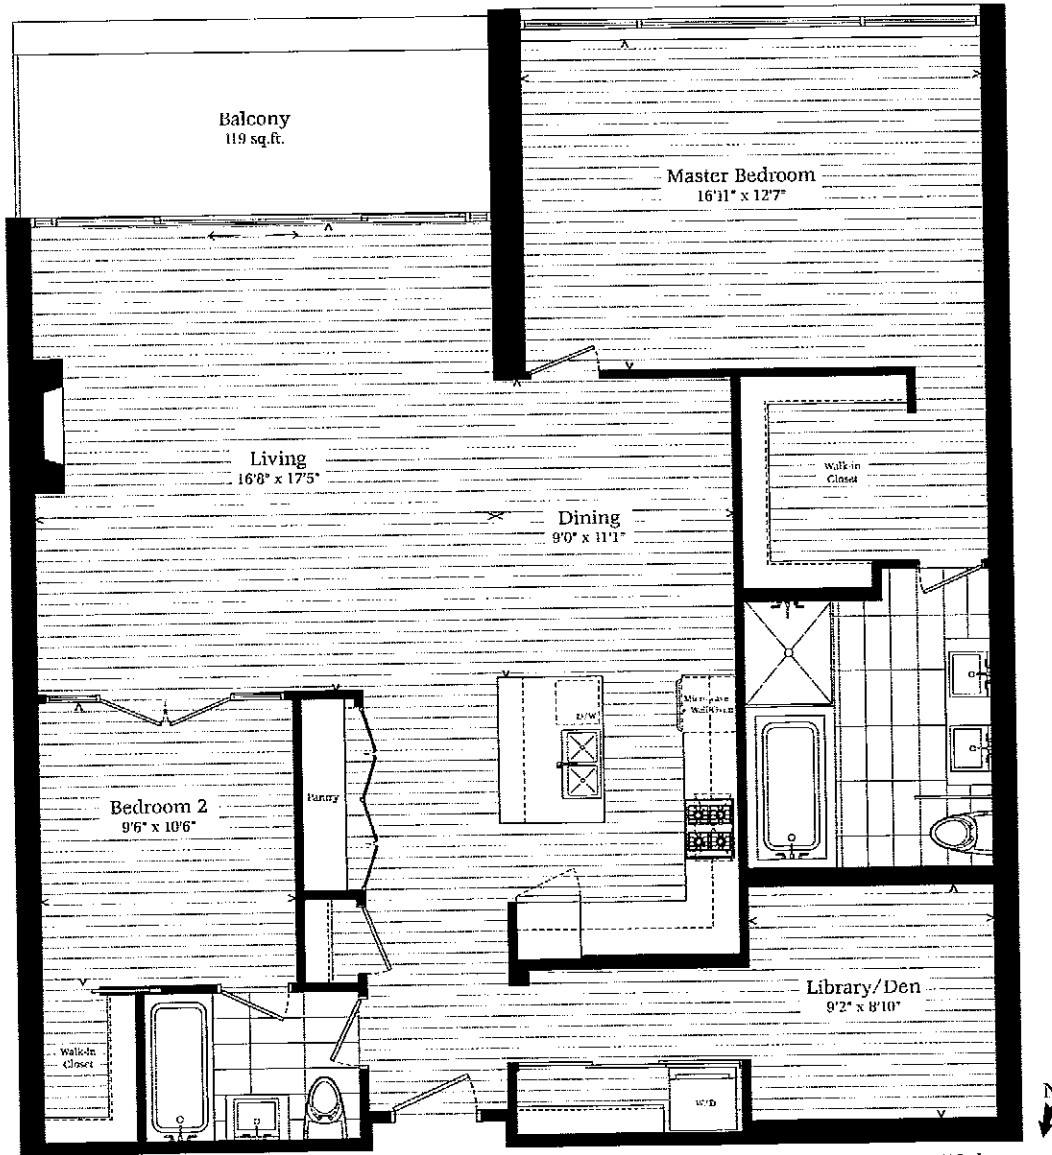

202 | 307

2 Bedroom + Library/Den

1,374 sq.ft.
plus 119 sq.ft. balcony

202 shown
307 - 116 sq.ft. balcony