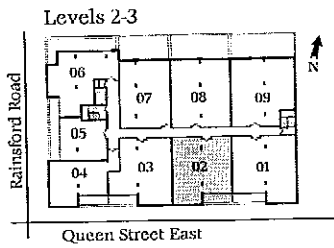

ONE RAINSFORD
BEACH RESIDENCES