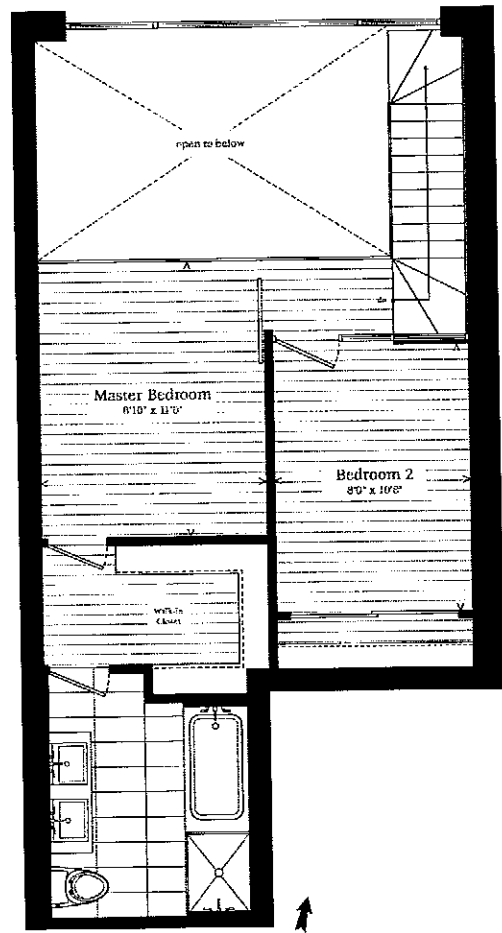

301

2 Bedroom + Library/Den

1,794 sq.ft.

plus 568 sq.ft. terrace

ONE RAINSFORD
BEACH RESIDENCES

All sizes and specifications are subject to change without notice. E.F.O.F.

302

2 Bedroom + Library/Den

1,412 sq.ft.

plus 457 sq.ft. terrace

ONE RAINSFORD
BEACH RESIDENCES

All sizes and specifications are subject to change without notice. E.F.O.E.

303

2 Bedroom

972 sq.ft.

plus 223 sq.ft. terrace

ONE RAINSFORD
BEACH RESIDENCES

All sizes and specifications are subject to change without notice. E.P.O.E.

306

2 Bedroom + Library/Den

1,488 sq.ft.

plus 119 sq.ft. balcony

Level 3

ONE RAINSFORD
BEACH RESIDENCES

All sizes and specifications are subject to change without notice. E.F.O.F.

202 | 307

2 Bedroom + Library/Den

1,374 sq.ft.
plus 119 sq.ft. balcony

202 shown
307 - 116 sq.ft. balcony

All sizes and specifications are subject to change without notice. E.S.O.E.