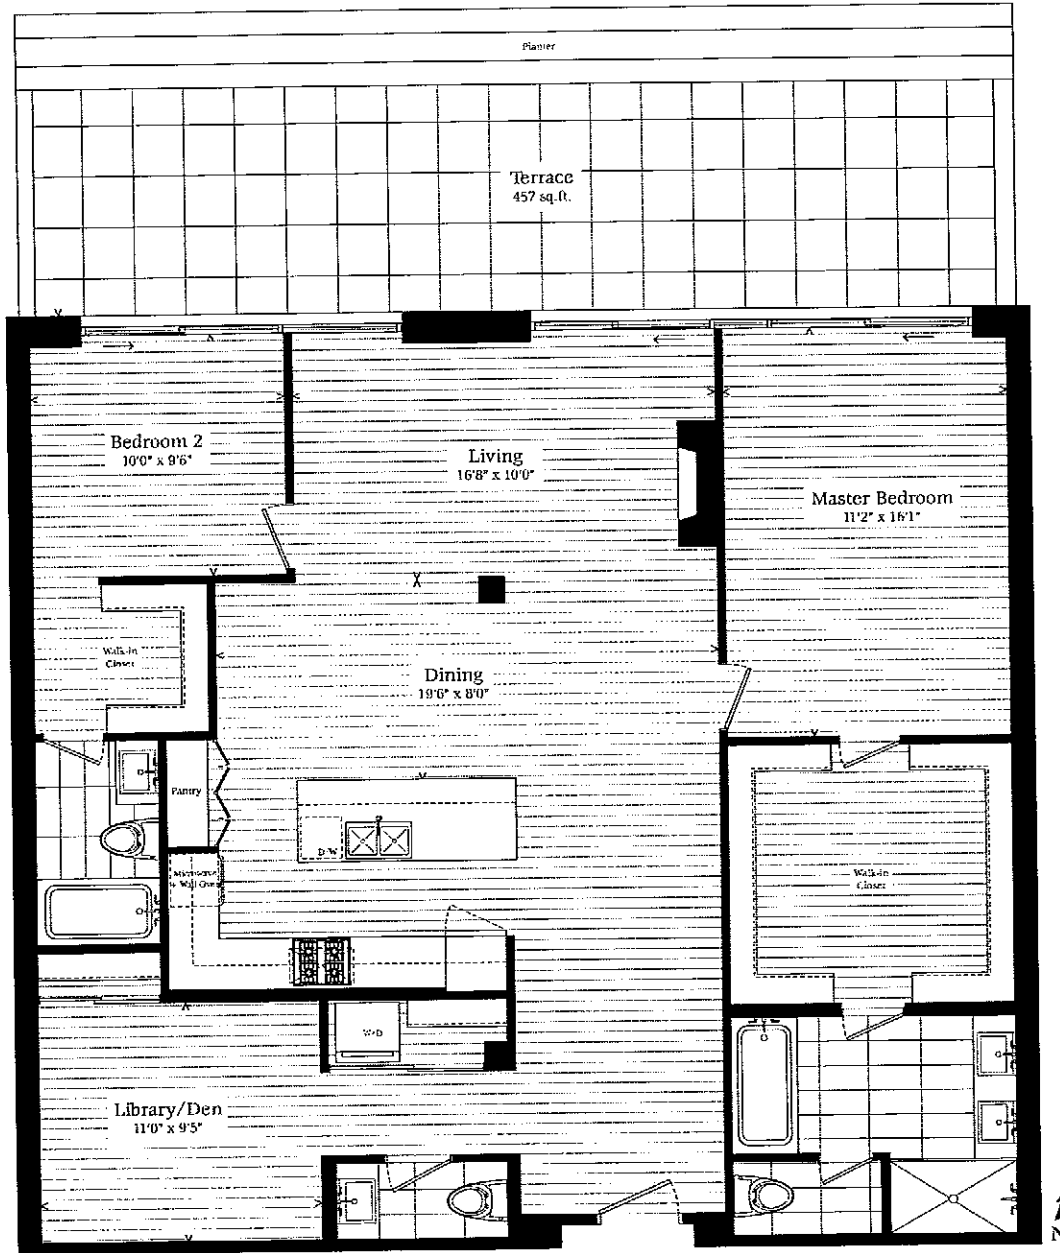

301

2 Bedroom + Library/Den

1,794 sq.ft.

plus 568 sq.ft. terrace

ONE RAINSFORD
BEACH RESIDENCES

All sizes and specifications are subject to change without notice. E.F.O.F.

302

2 Bedroom + Library/Den

1,412 sq.ft.

plus 457 sq.ft. terrace

ONE RAINSFORD
BEACH RESIDENCES

All sizes and specifications are subject to change without notice. E.F.O.E.

303

2 Bedroom

972 sq.ft.

plus 223 sq.ft. terrace

ONE RAINSFORD
BEACH RESIDENCES

All sizes and specifications are subject to change without notice. E.P.O.E.

306

2 Bedroom + Library/Den

1,488 sq.ft.

plus 119 sq.ft. balcony

Level 3

ONE RAINSFORD
BEACH RESIDENCES

All sizes and specifications are subject to change without notice. E.F.O.F.

202 | 307

2 Bedroom + Library/Den

1,374 sq.ft.
plus 119 sq.ft. balcony

202 shown
307 - 116 sq.ft. balcony

All sizes and specifications are subject to change without notice. E.S.O.E.