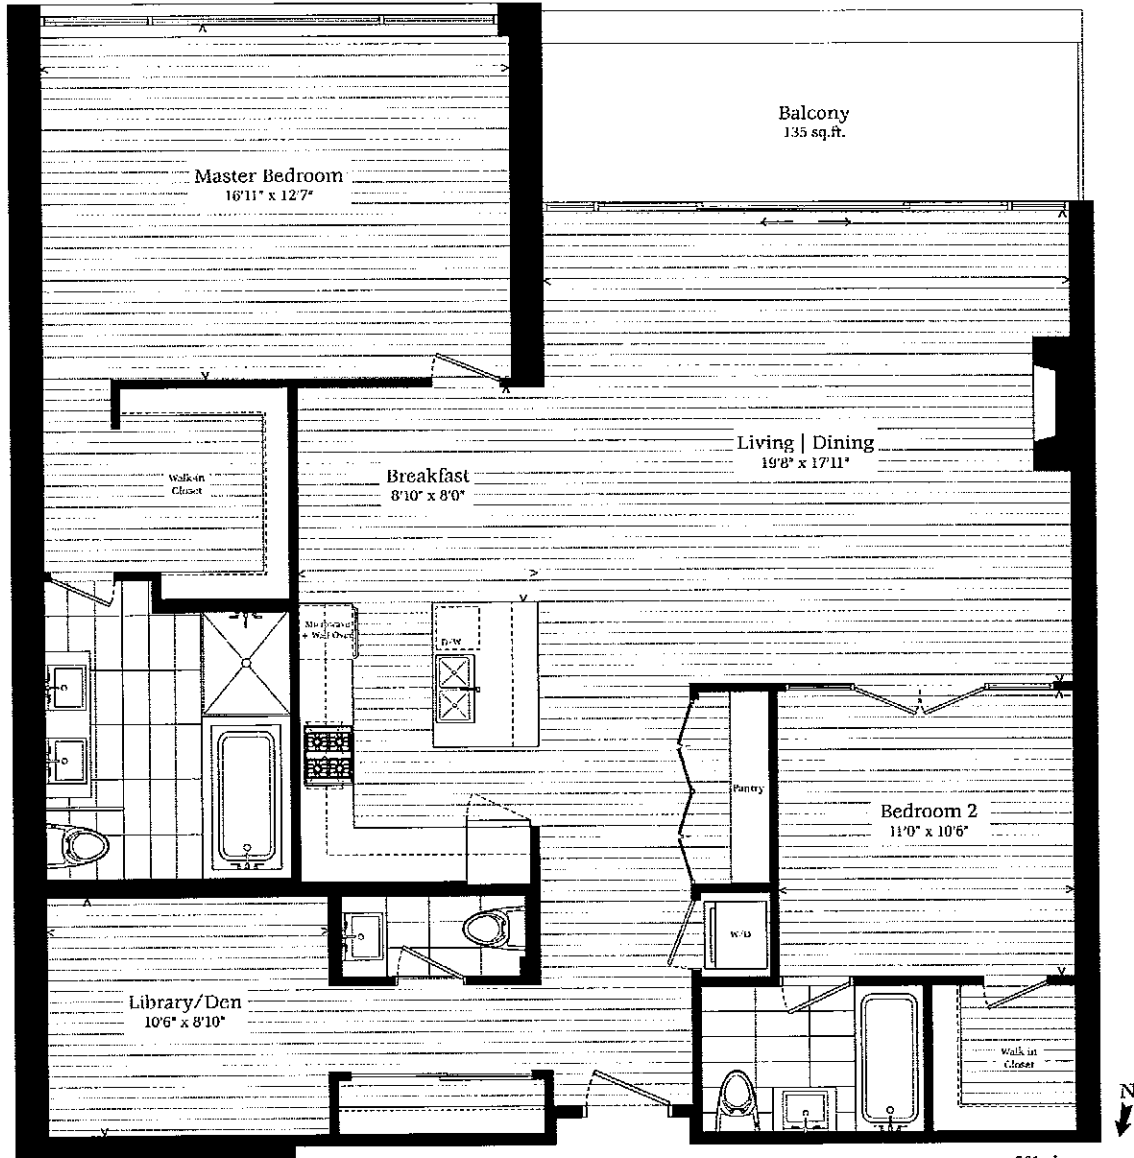

201 | 308

2 Bedroom + Library/Den

1,505 sq.ft.
plus 135 sq.ft. balcony

201 shown
308 - 132 sq. ft. balcony