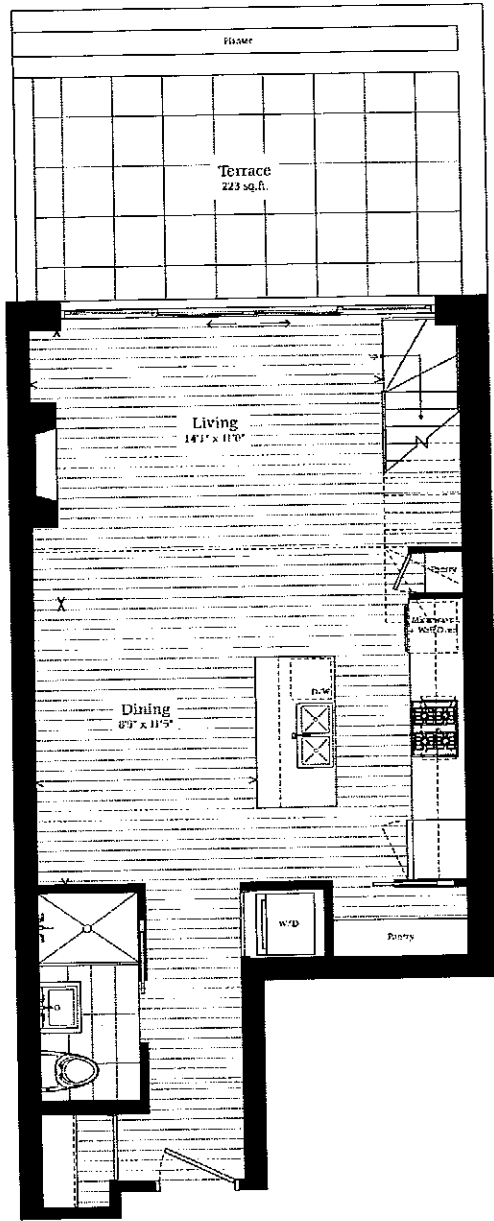

301

2 Bedroom + Library/Den

1,794 sq.ft.

plus 568 sq.ft. terrace

ONE RAINSFORD
BEACH RESIDENCES

All sizes and specifications are subject to change without notice. E.F.O.F.

302

2 Bedroom + Library/Den

1,412 sq.ft.

plus 457 sq.ft. terrace

ONE RAINSFORD
BEACH RESIDENCES

All sizes and specifications are subject to change without notice. E.F.O.E.

303

2 Bedroom

972 sq.ft.

plus 223 sq.ft. terrace

ONE RAINSFORD
BEACH RESIDENCES

All sizes and specifications are subject to change without notice. E.P.O.E.

306

2 Bedroom + Library/Den

1,488 sq.ft.

plus 119 sq.ft. balcony

Level 3

ONE RAINSFORD
BEACH RESIDENCES

All sizes and specifications are subject to change without notice. E.F.O.F.

202 | 307

2 Bedroom + Library/Den

1,374 sq.ft.
plus 119 sq.ft. balcony

202 shown
307 - 116 sq.ft. balcony

All sizes and specifications are subject to change without notice. E.S.O.E.