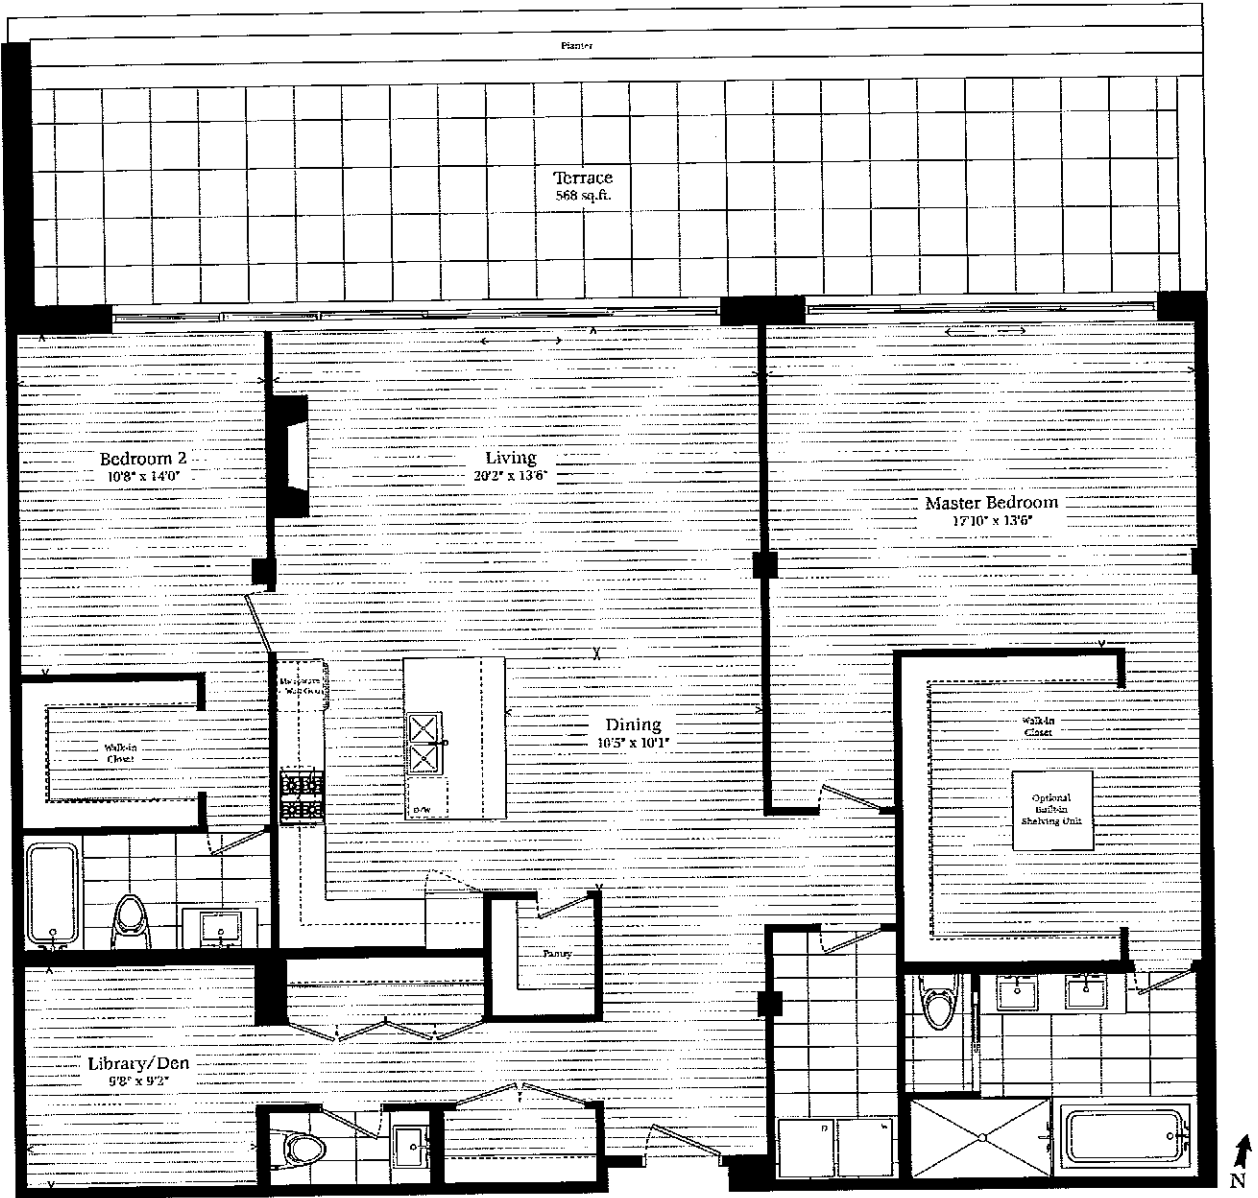

301

2 Bedroom + Library/Den

1,794 sq.ft.

plus 568 sq.ft. terrace

ONE RAINSFORD
BEACH RESIDENCES

All sizes and specifications are subject to change without notice. E.F.O.F.

302

2 Bedroom + Library/Den

1,412 sq.ft.

plus 457 sq.ft. terrace

ONE RAINSFORD
BEACH RESIDENCES

All sizes and specifications are subject to change without notice. E.F.O.E.

303

2 Bedroom

972 sq.ft.

plus 223 sq.ft. terrace

ONE RAINSFORD
BEACH RESIDENCES

All sizes and specifications are subject to change without notice. E.P.O.E.

306

2 Bedroom + Library/Den

1,488 sq.ft.

plus 119 sq.ft. balcony

Level 3

ONE RAINSFORD
BEACH RESIDENCES

All sizes and specifications are subject to change without notice. E.F.O.F.

202 | 307

2 Bedroom + Library/Den

1,374 sq.ft.
plus 119 sq.ft. balcony

202 shown
307 - 116 sq.ft. balcony

All sizes and specifications are subject to change without notice. E.S.O.E.