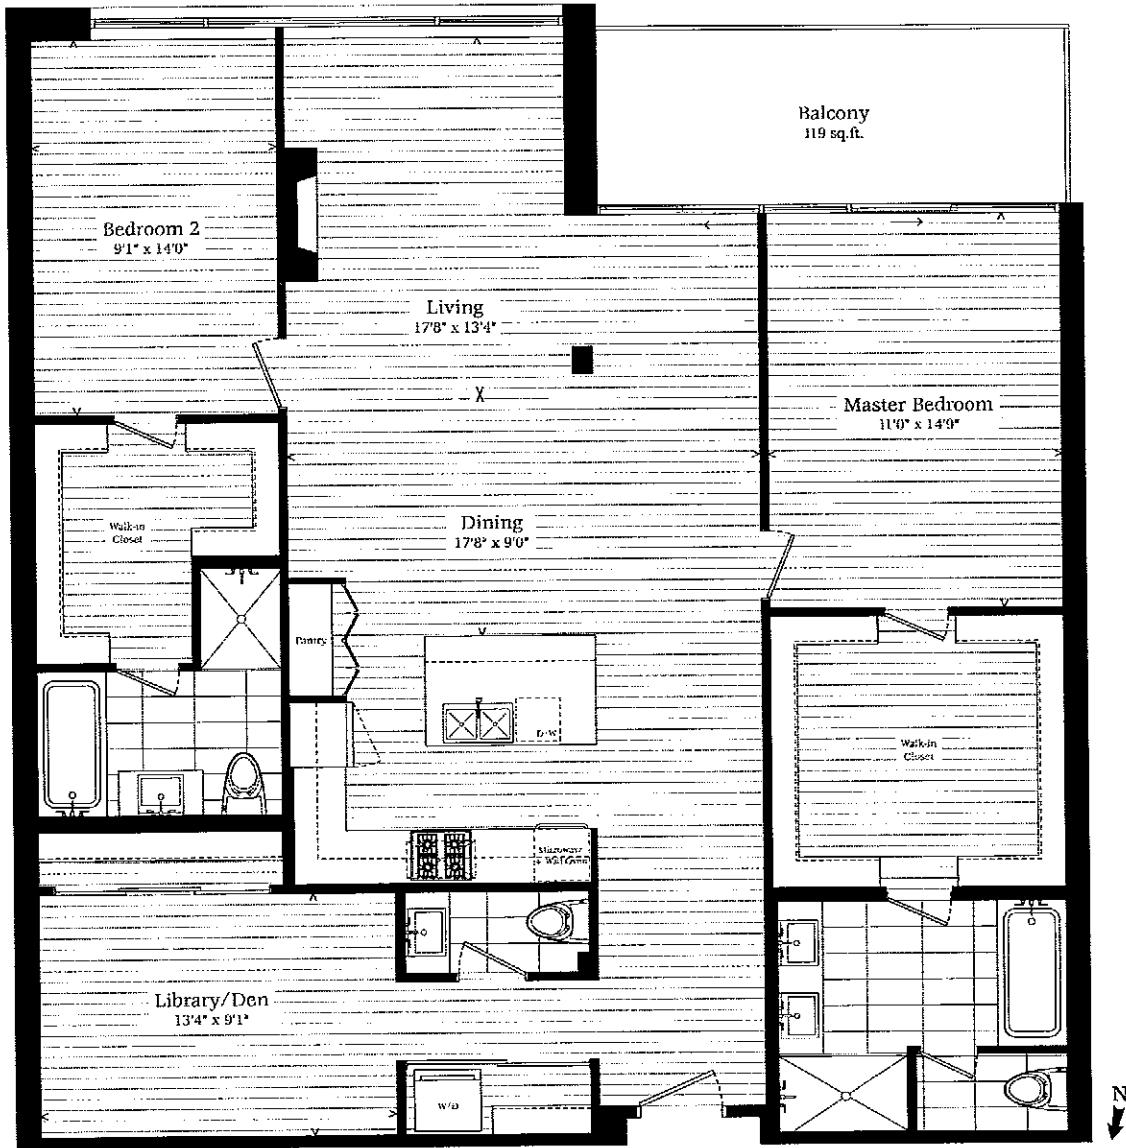

301

2 Bedroom + Library/Den

1,794 sq.ft.

plus 568 sq.ft. terrace

ONE RAINSFORD
BEACH RESIDENCES

All sizes and specifications are subject to change without notice. E.F.O.F.

302

2 Bedroom + Library/Den

1,412 sq.ft.

plus 457 sq.ft. terrace

ONE RAINSFORD
BEACH RESIDENCES

All sizes and specifications are subject to change without notice. E.F.O.E.

303

2 Bedroom

972 sq.ft.

plus 223 sq.ft. terrace

ONE RAINSFORD
BEACH RESIDENCES

All sizes and specifications are subject to change without notice. E.P.O.E.

306

2 Bedroom + Library/Den

1,488 sq.ft.

plus 119 sq.ft. balcony

Level 3

ONE RAINSFORD
BEACH RESIDENCES

All sizes and specifications are subject to change without notice. E.F.O.F.

202 | 307

2 Bedroom + Library/Den

1,374 sq.ft.
plus 119 sq.ft. balcony

202 shown
307 - 116 sq.ft. balcony

All sizes and specifications are subject to change without notice. E.S.O.E.